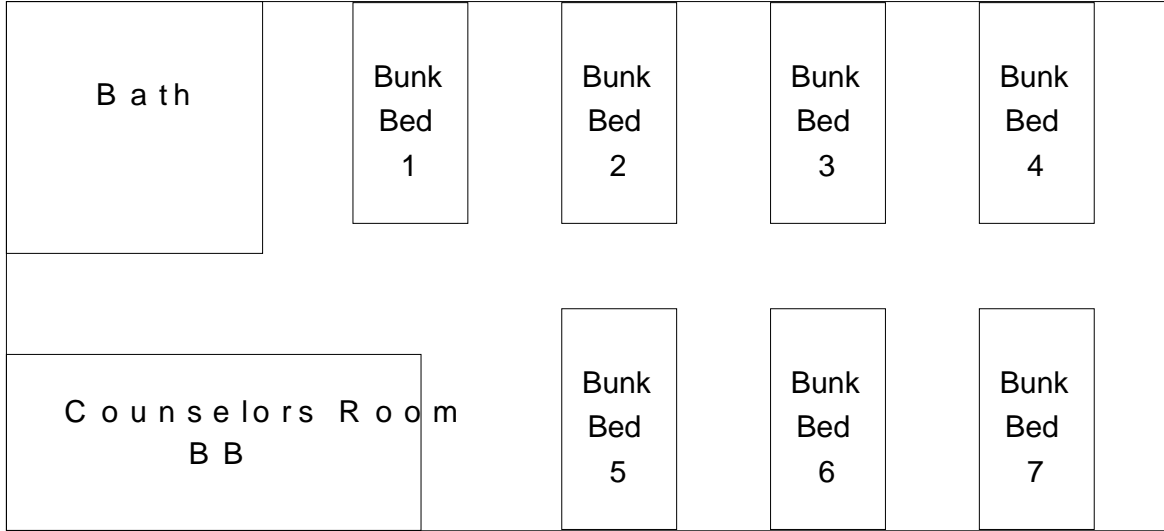

Adventure Camp  
Choctaw Home Missions Duplex  
Wing #1

BB CR \_\_\_\_\_  
 \_\_\_\_\_  
 BB 1 \_\_\_\_\_  
 \_\_\_\_\_  
 BB 2 \_\_\_\_\_  
 \_\_\_\_\_  
 BB 3 \_\_\_\_\_  
 \_\_\_\_\_

BB 4 \_\_\_\_\_  
 \_\_\_\_\_  
 BB 5 \_\_\_\_\_  
 \_\_\_\_\_  
 BB 6 \_\_\_\_\_  
 \_\_\_\_\_  
 BB 7 \_\_\_\_\_  
 \_\_\_\_\_

Adventure Camp  
 Choctaw Home Missions Duplex Wing #1  
 8 Bunk Beds ... 16 Person Capacity  
 Choctaw Duplexes Capacity  
 4 Wings ... 32 Bunk Beds ... 64 Person Capacity

Adventure Camp  
Choctaw Home Missions Duplex  
Wing #2

BB CR \_\_\_\_\_

\_\_\_\_\_

BB 1 \_\_\_\_\_

\_\_\_\_\_

BB 2 \_\_\_\_\_

\_\_\_\_\_

BB 3 \_\_\_\_\_

\_\_\_\_\_