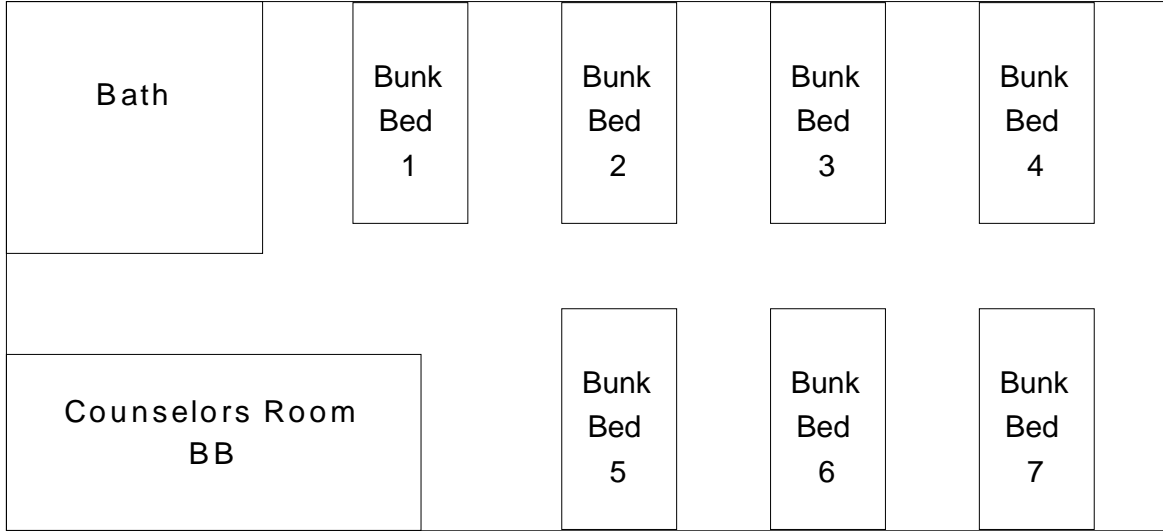

BB CR \_\_\_\_\_

\_\_\_\_\_

BB 1 \_\_\_\_\_

\_\_\_\_\_

BB 2 \_\_\_\_\_

\_\_\_\_\_

BB 3 \_\_\_\_\_

\_\_\_\_\_

BB 4 \_\_\_\_\_

\_\_\_\_\_

BB 5 \_\_\_\_\_

\_\_\_\_\_

BB 6 \_\_\_\_\_

\_\_\_\_\_

BB 7 \_\_\_\_\_

\_\_\_\_\_

Adventure Camp  
Choctaw Home Missions Duplex Wing #2  
8 Bunk Beds ... 16 Person Capacity  
Choctaw Duplexes Capacity  
4 Wings ... 32 Bunk Beds ... 64 Person Capacity

Adventure Camp  
Choctaw Foreign Missions Duplex  
Wing #3

BB CR \_\_\_\_\_  
 \_\_\_\_\_  
 BB 1 \_\_\_\_\_  
 \_\_\_\_\_  
 BB 2 \_\_\_\_\_  
 \_\_\_\_\_  
 BB 3 \_\_\_\_\_  
 \_\_\_\_\_

BB 4 \_\_\_\_\_  
 \_\_\_\_\_  
 BB 5 \_\_\_\_\_  
 \_\_\_\_\_  
 BB 6 \_\_\_\_\_  
 \_\_\_\_\_  
 BB 7 \_\_\_\_\_  
 \_\_\_\_\_