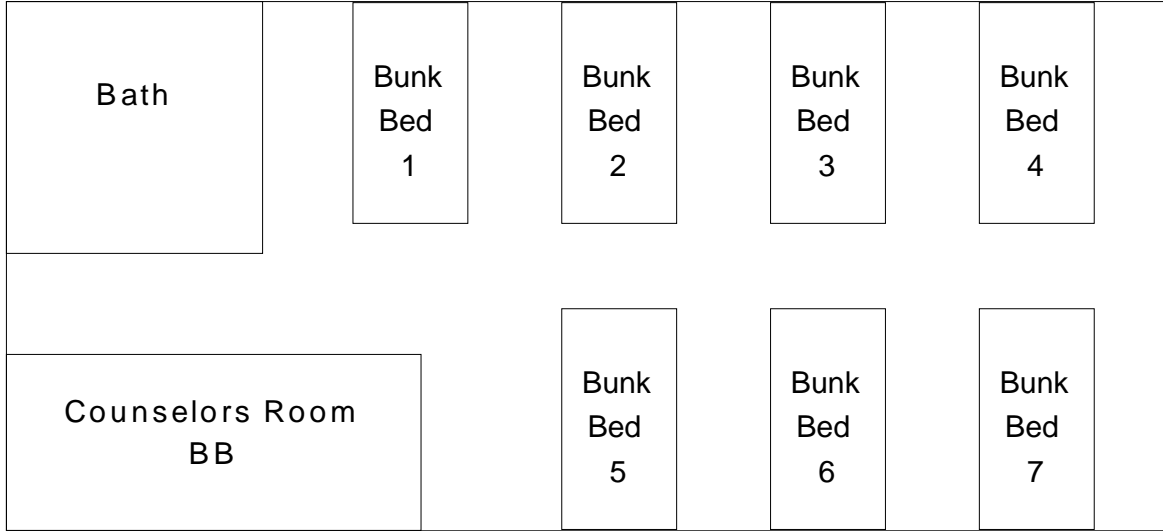

Adventure Camp
Choctaw Foreign Missions Duplex
Wing #4

BB CR _____
_____
BB 1 _____
_____
BB 2 _____
_____
BB 3 _____
_____

BB 4 _____
_____
BB 5 _____
_____
BB 6 _____
_____
BB 7 _____
_____

Adventure Camp
Choctaw Foreign Missions Duplex Wing #4
8 Bunk Beds ... 16 Person Capacity
Choctaw Duplexes Capacity
4 Wings ... 32 Bunk Beds ... 64 Person Capacity