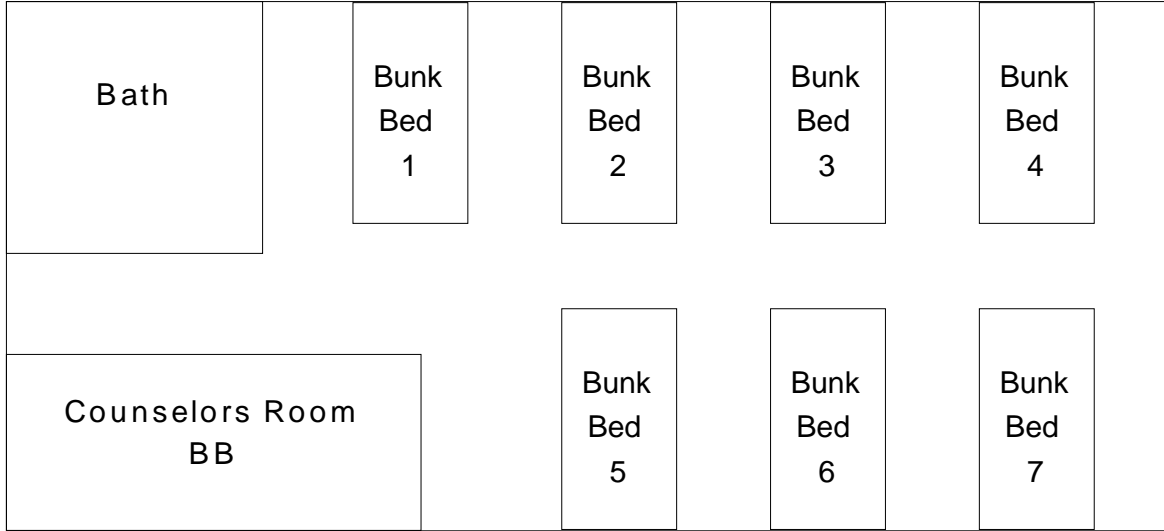

Adventure Camp  
Choctaw Home Missions Duplex  
Wing #1

BB CR \_\_\_\_\_  
 \_\_\_\_\_  
 BB 1 \_\_\_\_\_  
 \_\_\_\_\_  
 BB 2 \_\_\_\_\_  
 \_\_\_\_\_  
 BB 3 \_\_\_\_\_  
 \_\_\_\_\_

BB 4 \_\_\_\_\_  
 \_\_\_\_\_  
 BB 5 \_\_\_\_\_  
 \_\_\_\_\_  
 BB 6 \_\_\_\_\_  
 \_\_\_\_\_  
 BB 7 \_\_\_\_\_  
 \_\_\_\_\_

Adventure Camp  
 Choctaw Home Missions Duplex Wing #1  
 8 Bunk Beds ... 16 Person Capacity  
 Choctaw Duplexes Capacity  
 4 Wings ... 32 Bunk Beds ... 64 Person Capacity

Adventure Camp  
Choctaw Home Missions Duplex  
Wing #2

BB CR \_\_\_\_\_

\_\_\_\_\_

BB 1 \_\_\_\_\_

\_\_\_\_\_

BB 2 \_\_\_\_\_

\_\_\_\_\_

BB 3 \_\_\_\_\_

\_\_\_\_\_