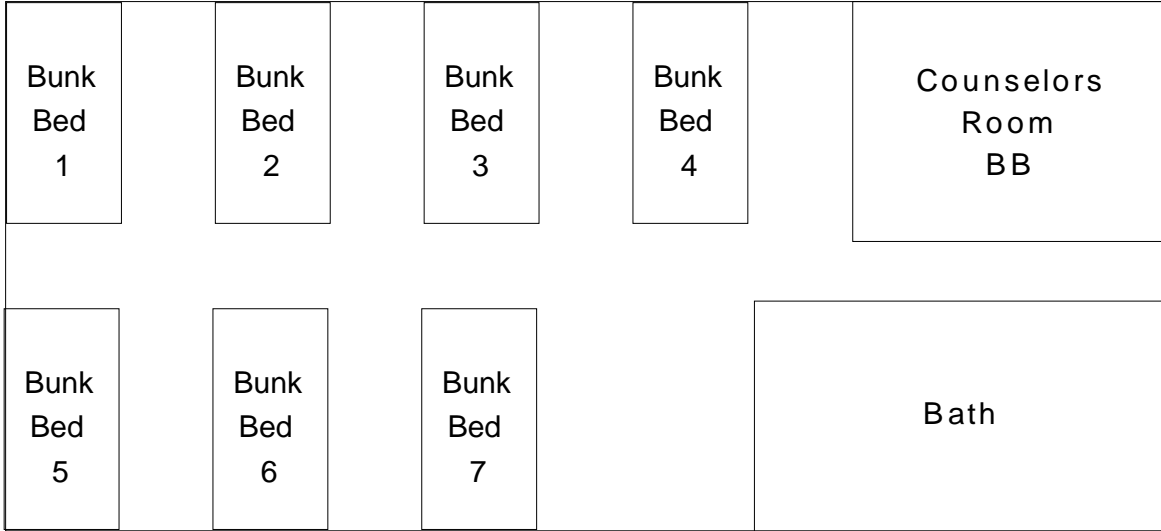

Adventure Camp  
Chippewa Lodge Wing #2  
Brazil

BB CR \_\_\_\_\_

BB 4 \_\_\_\_\_

\_\_\_\_\_

\_\_\_\_\_

BB 1 \_\_\_\_\_

BB 5 \_\_\_\_\_

\_\_\_\_\_

\_\_\_\_\_

BB 2 \_\_\_\_\_

BB 6 \_\_\_\_\_

\_\_\_\_\_

\_\_\_\_\_

BB 3 \_\_\_\_\_

BB 7 \_\_\_\_\_

\_\_\_\_\_

\_\_\_\_\_

Adventure Camp  
Chippewa Lodge Wing #2 Brazil  
8 Bunk Beds ... 16 Person Capacity  
Chippewa Lodge Capacity  
4 Wings ... 32 Bunk Beds ... 64 Person Capacity

Adventure Camp  
Chippewa Lodge Wing #3  
Portugal

BB CR \_\_\_\_\_

\_\_\_\_\_

BB 1 \_\_\_\_\_

\_\_\_\_\_

BB 2 \_\_\_\_\_

\_\_\_\_\_

BB 3 \_\_\_\_\_

\_\_\_\_\_