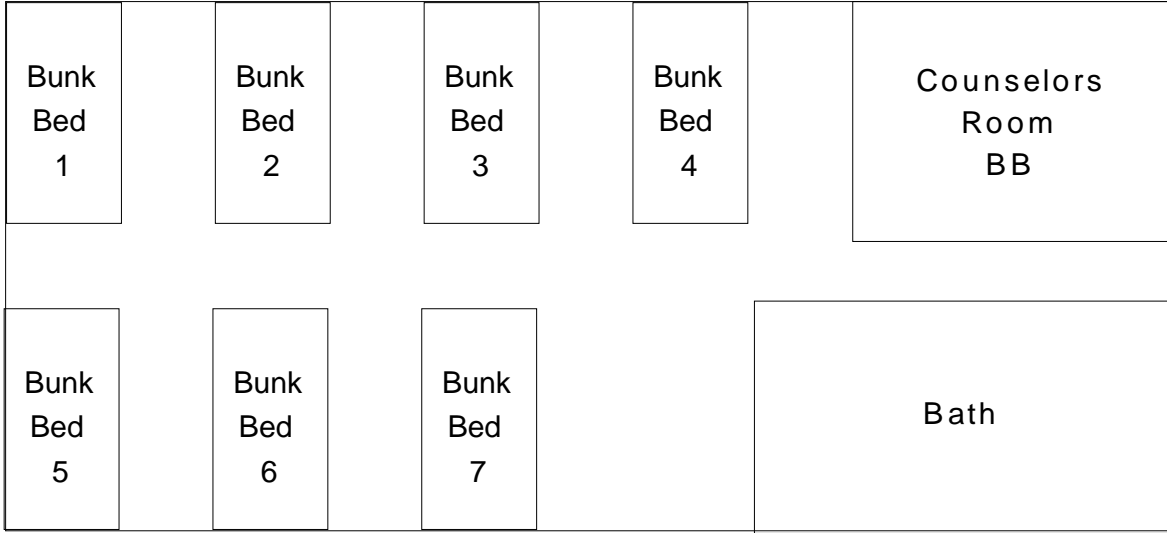

BB CR \_\_\_\_\_

\_\_\_\_\_

BB 1 \_\_\_\_\_

\_\_\_\_\_

BB 2 \_\_\_\_\_

\_\_\_\_\_

BB 3 \_\_\_\_\_

\_\_\_\_\_

BB 4 \_\_\_\_\_

\_\_\_\_\_

BB 5 \_\_\_\_\_

\_\_\_\_\_

BB 6 \_\_\_\_\_

\_\_\_\_\_

BB 7 \_\_\_\_\_

\_\_\_\_\_

Adventure Camp  
Chippewa Lodge Wing #3 Portugal  
8 Bunk Beds ... 16 Person Capacity  
Chippewa Lodge Capacity  
4 Wings ... 32 Bunk Beds ... 64 Person Capacity

Adventure Camp  
Chippewa Lodge Wing #4  
Spain

BB CR \_\_\_\_\_

BB 4 \_\_\_\_\_

BB 1 \_\_\_\_\_

BB 5 \_\_\_\_\_

BB 2 \_\_\_\_\_

BB 6 \_\_\_\_\_

BB 3 \_\_\_\_\_

BB 7 \_\_\_\_\_