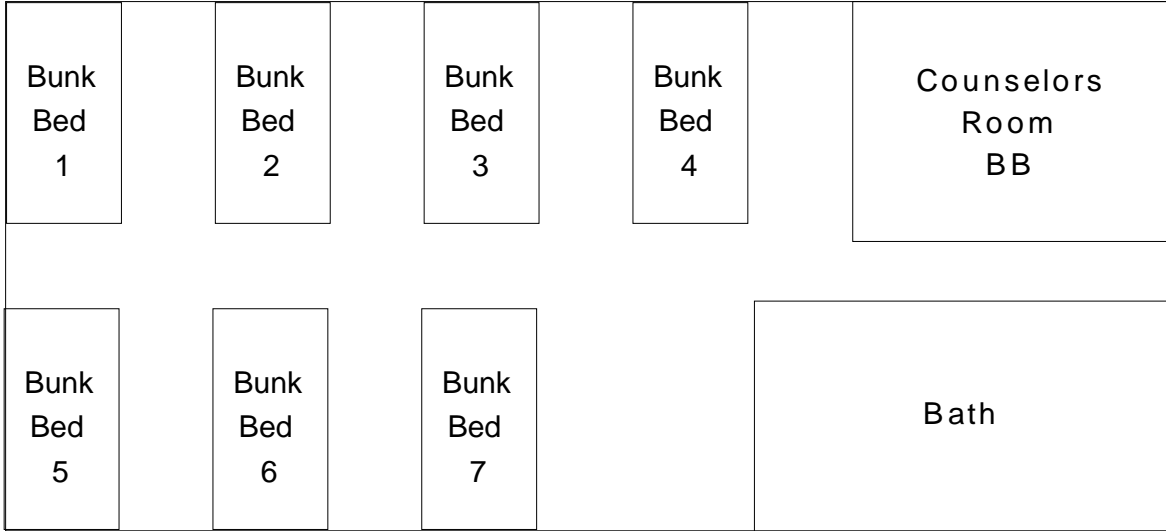

Adventure Camp
Chippewa Lodge Wing #2
Brazil

BB CR _____

BB 4 _____

_____

_____

BB 1 _____

BB 5 _____

_____

_____

BB 2 _____

BB 6 _____

_____

_____

BB 3 _____

BB 7 _____

_____

_____

Adventure Camp
Chippewa Lodge Wing #2 Brazil
8 Bunk Beds ... 16 Person Capacity
Chippewa Lodge Capacity
4 Wings ... 32 Bunk Beds ... 64 Person Capacity