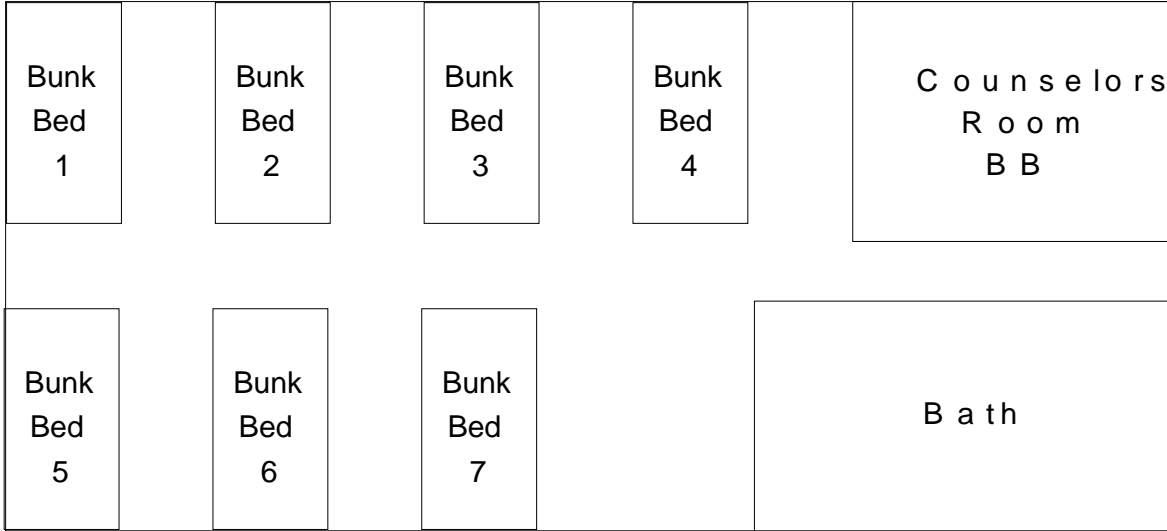

Adventure Camp  
Chippewa Lodge Wing #1  
Belize

BB CR \_\_\_\_\_  
\_\_\_\_\_

BB 4 \_\_\_\_\_  
\_\_\_\_\_

BB 1 \_\_\_\_\_  
\_\_\_\_\_

BB 5 \_\_\_\_\_  
\_\_\_\_\_

BB 2 \_\_\_\_\_  
\_\_\_\_\_

BB 6 \_\_\_\_\_  
\_\_\_\_\_

BB 3 \_\_\_\_\_  
\_\_\_\_\_

BB 7 \_\_\_\_\_  
\_\_\_\_\_

Adventure Camp  
Chippewa Lodge Wing #1 Belize  
8 Bunk Beds ... 16 Person Capacity  
Chippewa Lodge Capacity  
4 Wings ... 32 Bunk Beds ... 64 Person Capacity