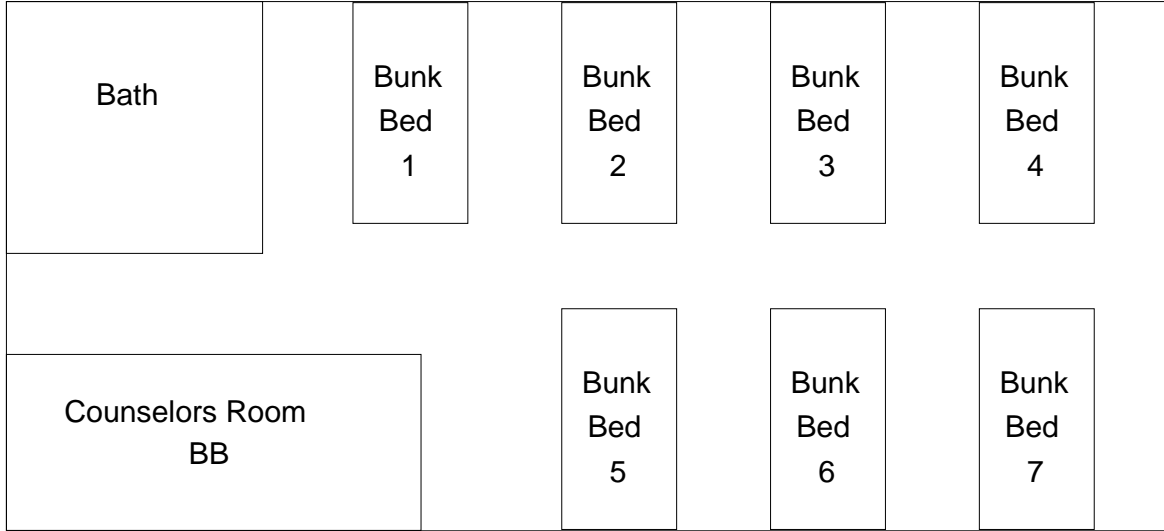

Adventure Camp  
Chickasaw Cabin #2  
Indonesia

BB CR \_\_\_\_\_

\_\_\_\_\_

BB 1 \_\_\_\_\_

\_\_\_\_\_

BB 2 \_\_\_\_\_

\_\_\_\_\_

BB 3 \_\_\_\_\_

\_\_\_\_\_

BB 4 \_\_\_\_\_

\_\_\_\_\_

BB 5 \_\_\_\_\_

\_\_\_\_\_

BB 6 \_\_\_\_\_

\_\_\_\_\_

BB 7 \_\_\_\_\_

\_\_\_\_\_

Adventure Camp  
Chickasaw Cabin #2 Indonesia  
8 Bunk Beds ... 16 Person Capacity  
Chickasaw Cabins Capacity  
3 Cabins ... 24 Bunk Beds ... 48 Person Capacity

Adventure Camp  
Chickasaw Cabin #3  
Mexico

BB CR \_\_\_\_\_

\_\_\_\_\_

BB 1 \_\_\_\_\_

\_\_\_\_\_

BB 2 \_\_\_\_\_

\_\_\_\_\_

BB 3 \_\_\_\_\_

\_\_\_\_\_