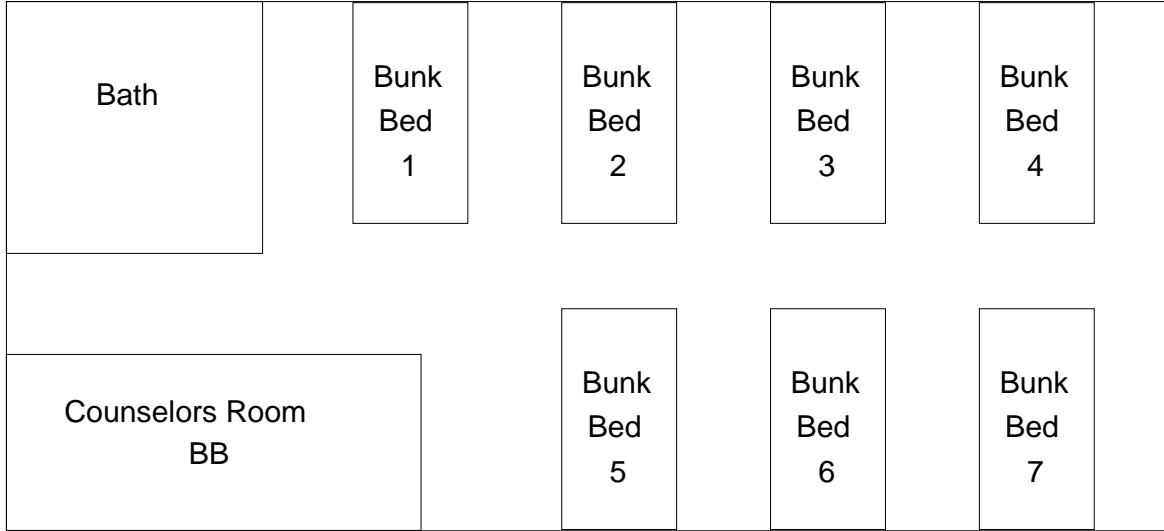

# Adventure Camp Chickasaw Cabin #1 Hong Kong

BB CR \_\_\_\_\_

BB 1 \_\_\_\_\_

BB 2 \_\_\_\_\_

BB 3 \_\_\_\_\_

\_\_\_\_\_

BB 4 \_\_\_\_\_

BB 5 \_\_\_\_\_

BB 6 \_\_\_\_\_

BB 7 \_\_\_\_\_

\_\_\_\_\_

**Adventure Camp**  
**Chickasaw Cabin#1 Hong Kong**  
 8 Bunk Beds... 16 Person Capacity  
**Chickasaw Cabins Capacity**  
 3 Cabins ... 24 Bunk Beds... 48 Person Capacity

Adventure Camp  
Chickasaw Cabin #2  
Indonesia

BB CR \_\_\_\_\_

\_\_\_\_\_

BB 1 \_\_\_\_\_

\_\_\_\_\_

BB 2 \_\_\_\_\_

\_\_\_\_\_

BB 3 \_\_\_\_\_