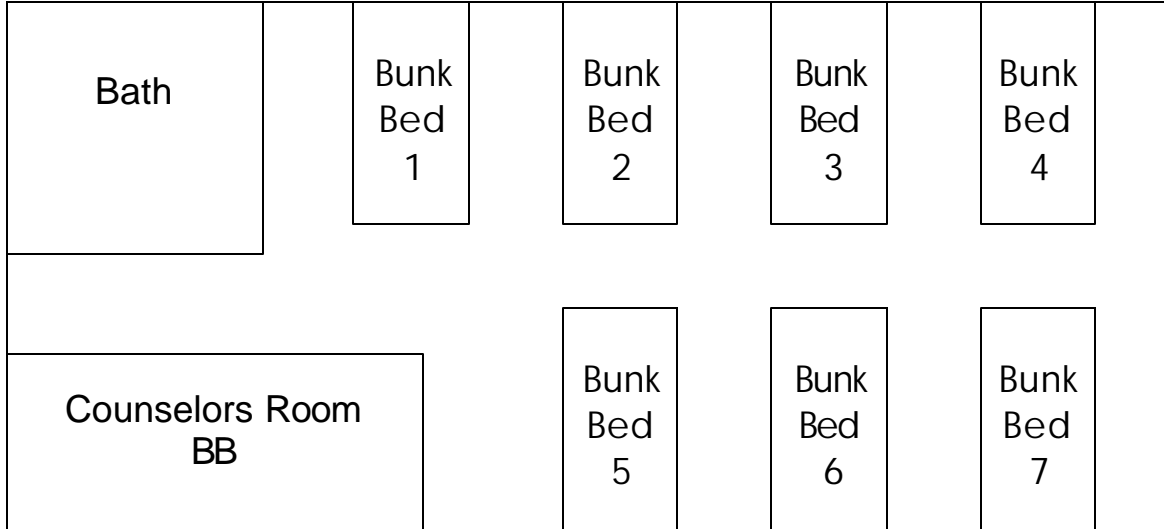

# Adventure Camp Chickasaw Cabin #1 Hong Kong

BB CR \_\_\_\_\_

BB 1 \_\_\_\_\_

BB 2 \_\_\_\_\_

BB 3 \_\_\_\_\_

\_\_\_\_\_

BB 4 \_\_\_\_\_

BB 5 \_\_\_\_\_

BB 6 \_\_\_\_\_

BB 7 \_\_\_\_\_

\_\_\_\_\_

**Adventure Camp**  
**Chickasaw Cabin#1 Hong Kong**  
 8 Bunk Beds... 16 Person Capacity  
**Chickasaw Cabins Capacity**  
 3 Cabins ... 24 Bunk Beds... 48 Person Capacity